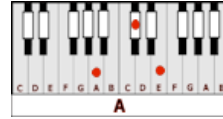

AS IT WAS – Harry Styles (A)

CAPO 2ND FRET

GUITAR / KEYBOARD CHORDS:

Am= xo221o
Bm

D= xxo232
E

G= 320003
A

C= x32010
D

N.C.