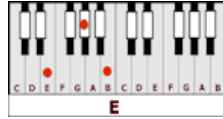

AS IT WAS – Harry Styles (A)

CAPO 2ND FRET

GUITAR / KEYBOARD CHORDS:

Am= xo221o
Bm

D= xxo232
E

G= 320003
A

C= x32010
D

N.C.