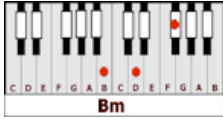

AS IT WAS – Harry Styles (A)

CAPO 2ND FRET

GUITAR / KEYBOARD CHORDS:

Am= xo221o
Bm

D= xxo232
E

G= 320003
A

C= x32010
D

N.C.