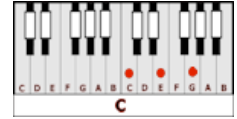

AS IT WAS – Harry Styles (A)

CAPO 2ND FRET

GUITAR / KEYBOARD CHORDS:

Am= xo221o
Bm

D= xxo232
E

G= 320003
A

C= x32010
D

N.C.